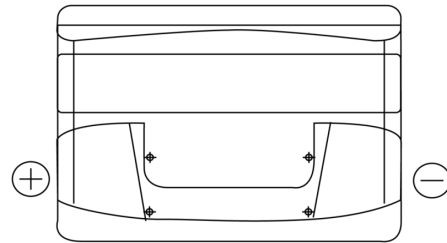

**Product overview**

Batteries for Cars

**Technica TB741**

Part number	TB741
Technology	Flooded
EAN/GTIN	3661024054560
Voltage	12 V
Capacity	74.0 Ah
CCA	680 A
Length	278 mm
Width	175 mm
Height	190 mm
Box size	L03
Polarity	ETN 1
Terminal Type	EN taper post
Hold Down	B13
Weights (subject of variation)	16.60 kg

**Polarity**

**Terminal Type**

Positive Terminal

Negative Terminal

**Hold Down**

Design, features and specifications are subject to change without notice. We disclaim any representation or warranty, express or implied, concerning the data or recommendations, and in no event shall be liable for any loss or damage claimed to have arisen as a result. Some products may not be available in your local market.