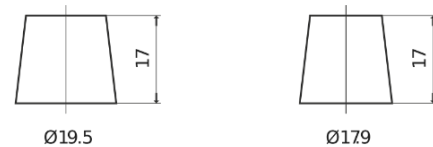

**Product overview**

Batteries for Cars

**Technica TB741**

Part number	TB741
Technology	Flooded
EAN/GTIN	3661024054560
Voltage	12 V
Capacity	74.0 Ah
CCA	680 A
Length	278 mm
Width	175 mm
Height	190 mm
Box size	L03
Polarity	ETN 1
Terminal Type	EN taper post
Hold Down	B13
Weights (subject of variation)	16.60 kg

**Polarity**

**Terminal Type**

Positive Terminal

Negative Terminal

**Hold Down**

Design, features and specifications are subject to change without notice. We disclaim any representation or warranty, express or implied, concerning the data or recommendations, and in no event shall be liable for any loss or damage claimed to have arisen as a result. Some products may not be available in your local market.