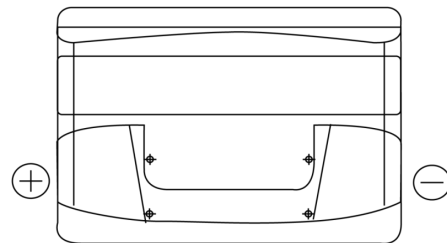

**Product overview**

Batteries for Cars

**Technica TB741**

Part number	TB741
Technology	Flooded
EAN/GTIN	3661024054560
Voltage	12 V
Capacity	74.0 Ah
CCA	680 A
Length	278 mm
Width	175 mm
Height	190 mm
Box size	L03
Polarity	ETN 1
Terminal Type	EN taper post
Hold Down	B13
Weights (subject of variation)	16.60 kg

**Polarity**

**Terminal Type**

Positive Terminal

Negative Terminal

**Hold Down**

Design, features and specifications are subject to change without notice. We disclaim any representation or warranty, express or implied, concerning the data or recommendations, and in no event shall be liable for any loss or damage claimed to have arisen as a result. Some products may not be available in your local market.