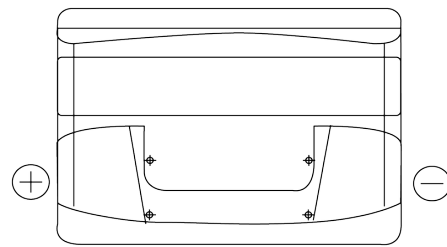

**Product overview**

Batteries for Cars

**Technica TB741**

Part number	TB741
Technology	Flooded
EAN/GTIN	3661024054560
Voltage	12 V
Capacity	74.0 Ah
CCA	680 A
Length	278 mm
Width	175 mm
Height	190 mm
Box size	L03
Polarity	ETN 1
Terminal Type	EN taper post
Hold Down	B13
Weights (subject of variation)	16.60 kg

**Polarity**

**Terminal Type**

Positive Terminal

Negative Terminal

**Hold Down**

Design, features and specifications are subject to change without notice. We disclaim any representation or warranty, express or implied, concerning the data or recommendations, and in no event shall be liable for any loss or damage claimed to have arisen as a result. Some products may not be available in your local market.