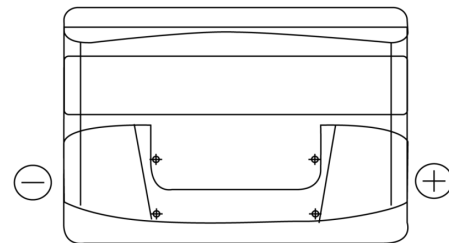

Product overview

Batteries for Cars

Technica TB712

Part number	TB712
Technology	Flooded
EAN/GTIN	3661024054645
Voltage	12 V
Capacity	71.0 Ah
CCA	670 A
Length	278 mm
Width	175 mm
Height	175 mm
Box size	LB3
Polarity	ETN 0
Terminal Type	EN taper post
Hold Down	B13
Weights (subject of variation)	15.30 kg

Polarity

Terminal Type

Hold Down

Design, features and specifications are subject to change without notice. We disclaim any representation or warranty, express or implied, concerning the data or recommendations, and in no event shall be liable for any loss or damage claimed to have arisen as a result. Some products may not be available in your local market.