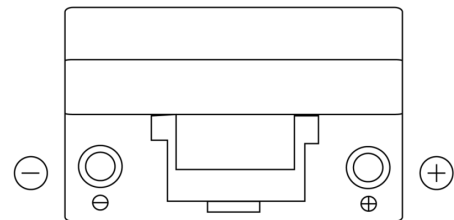

Product overview

Batteries for Cars

Technica TB704

Part number	TB704
Technology	Flooded
EAN/GTIN	3661024054430
Voltage	12 V
Capacity	70.0 Ah
CCA	540 A
Length	270 mm
Width	173 mm
Height	222 mm
Box size	D26
Polarity	ETN 0
Terminal Type	EN taper post
Hold Down	Korean B1+B6
Weights (subject of variation)	16.10 kg

Polarity

Terminal Type

Positive Terminal

Negative Terminal

Hold Down

Design, features and specifications are subject to change without notice. We disclaim any representation or warranty, express or implied, concerning the data or recommendations, and in no event shall be liable for any loss or damage claimed to have arisen as a result. Some products may not be available in your local market.