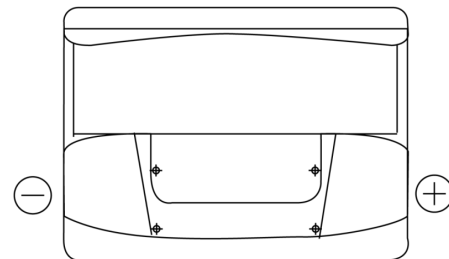

Product overview

Batteries for Cars

Technica TB620

Part number	TB620
Technology	Flooded
EAN/GTIN	3661024054539
Voltage	12 V
Capacity	62.0 Ah
CCA	540 A
Length	242 mm
Width	175 mm
Height	190 mm
Box size	L02
Polarity	ETN 0
Terminal Type	EN taper post
Hold Down	B13
Weights (subject of variation)	14.20 kg

Polarity

Terminal Type

Positive Terminal

Negative Terminal

Hold Down

Design, features and specifications are subject to change without notice. We disclaim any representation or warranty, express or implied, concerning the data or recommendations, and in no event shall be liable for any loss or damage claimed to have arisen as a result. Some products may not be available in your local market.