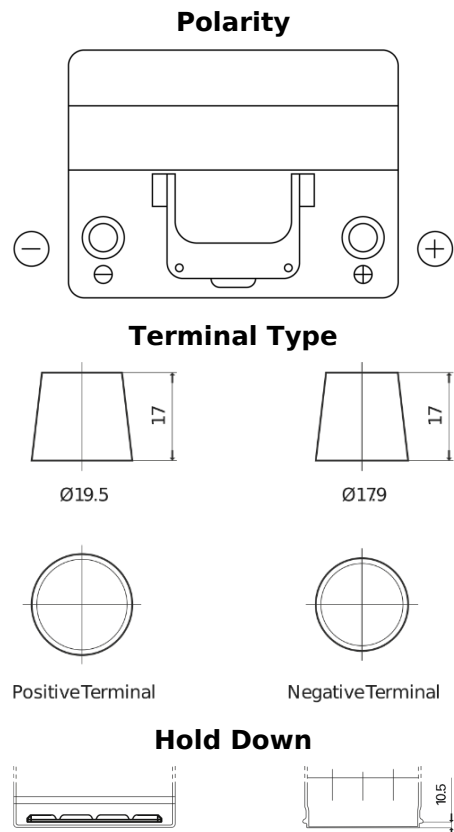

Product overview

Batteries for Cars

Technica TB604

Part number	TB604
Technology	Flooded
EAN/GTIN	3661024054416
Voltage	12 V
Capacity	60.0 Ah
CCA	480 A
Length	230 mm
Width	173 mm
Height	222 mm
Box size	D23
Polarity	ETN 0
Terminal Type	EN taper post
Hold Down	Korean B1
Weights (subject of variation)	14.60 kg