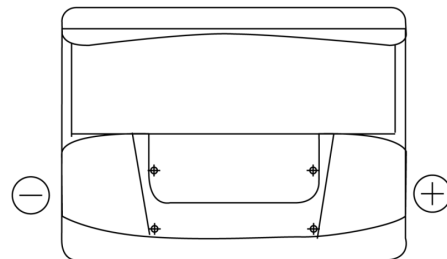

Product overview

Batteries for Cars

Technica TB602

Part number	TB602
Technology	Flooded
EAN/GTIN	3661024054638
Voltage	12 V
Capacity	60.0 Ah
CCA	540 A
Length	242 mm
Width	175 mm
Height	175 mm
Box size	LB2
Polarity	ETN 0
Terminal Type	EN taper post
Hold Down	B13
Weights (subject of variation)	12.90 kg

Polarity

Terminal Type

Positive Terminal

Negative Terminal

Hold Down

Design, features and specifications are subject to change without notice. We disclaim any representation or warranty, express or implied, concerning the data or recommendations, and in no event shall be liable for any loss or damage claimed to have arisen as a result. Some products may not be available in your local market.