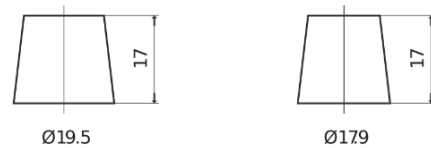

Terminal Type

Positive Terminal

Negative Terminal