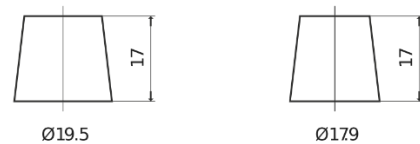

Product overview

Batteries for Cars

Technica TB501

Part number	TB501
Technology	Flooded
EAN/GTIN	3661024054522
Voltage	12 V
Capacity	50.0 Ah
CCA	450 A
Length	207 mm
Width	175 mm
Height	190 mm
Box size	L01
Polarity	ETN 1
Terminal Type	EN taper post
Hold Down	B13
Weights (subject of variation)	12.20 kg

Polarity

Terminal Type

Positive Terminal

Negative Terminal

Hold Down

Design, features and specifications are subject to change without notice. We disclaim any representation or warranty, express or implied, concerning the data or recommendations, and in no event shall be liable for any loss or damage claimed to have arisen as a result. Some products may not be available in your local market.