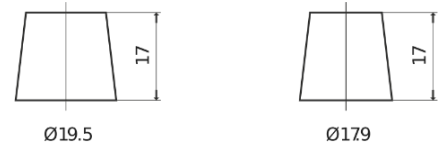

Terminal Type

Positive Terminal

Negative Terminal