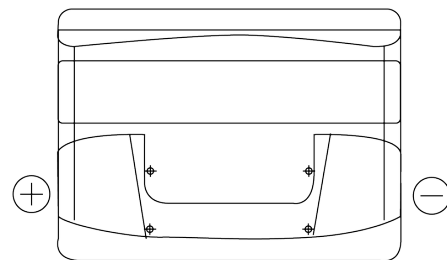

Product overview

Batteries for Cars

Technica TB501

Part number	TB501
Technology	Flooded
EAN/GTIN	3661024054522
Voltage	12 V
Capacity	50.0 Ah
CCA	450 A
Length	207 mm
Width	175 mm
Height	190 mm
Box size	L01
Polarity	ETN 1
Terminal Type	EN taper post
Hold Down	B13
Weights (subject of variation)	12.20 kg

Polarity

Terminal Type

Positive Terminal

Negative Terminal

Hold Down

Design, features and specifications are subject to change without notice. We disclaim any representation or warranty, express or implied, concerning the data or recommendations, and in no event shall be liable for any loss or damage claimed to have arisen as a result. Some products may not be available in your local market.