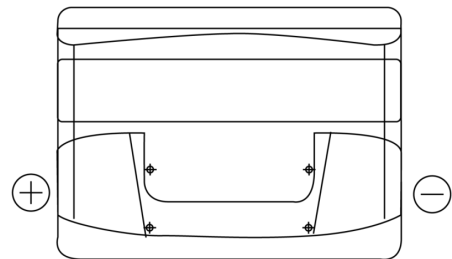

Product overview

Batteries for Cars

Technica TB501

Part number	TB501
Technology	Flooded
EAN/GTIN	3661024054522
Voltage	12 V
Capacity	50.0 Ah
CCA	450 A
Length	207 mm
Width	175 mm
Height	190 mm
Box size	L01
Polarity	ETN 1
Terminal Type	EN taper post
Hold Down	B13
Weights (subject of variation)	12.20 kg

Polarity

Terminal Type

Positive Terminal

Negative Terminal

Hold Down

Design, features and specifications are subject to change without notice. We disclaim any representation or warranty, express or implied, concerning the data or recommendations, and in no event shall be liable for any loss or damage claimed to have arisen as a result. Some products may not be available in your local market.