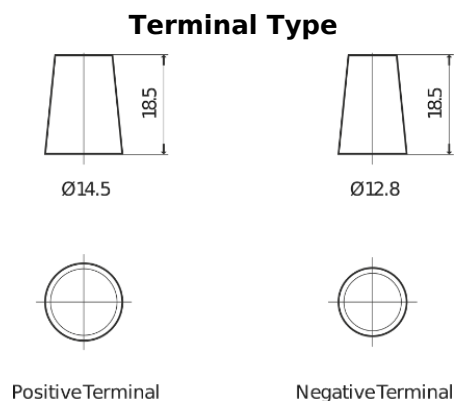

Product overview

Batteries for Cars

Technica TB457

Part number	TB457
Technology	Flooded
EAN/GTIN	3661024054362
Voltage	12 V
Capacity	45.0 Ah
CCA	330 A
Length	237 mm
Width	127 mm
Height	227 mm
Box size	B24
Polarity	ETN 1
Terminal Type	JIS taper post
Hold Down	B0
Weights (subject of variation)	11.40 kg