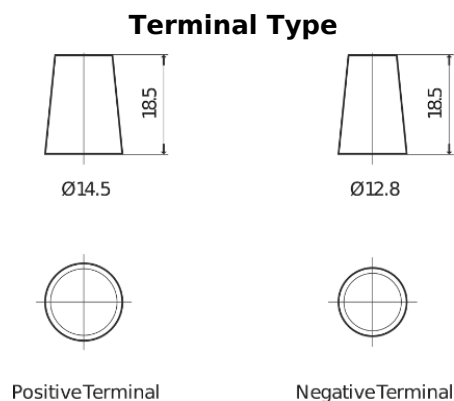

**Product overview**

Batteries for Cars

**Technica TB457**

Part number	TB457
Technology	Flooded
EAN/GTIN	3661024054362
Voltage	12 V
Capacity	45.0 Ah
CCA	330 A
Length	237 mm
Width	127 mm
Height	227 mm
Box size	B24
Polarity	ETN 1
Terminal Type	JIS taper post
Hold Down	B0
Weights (subject of variation)	11.40 kg