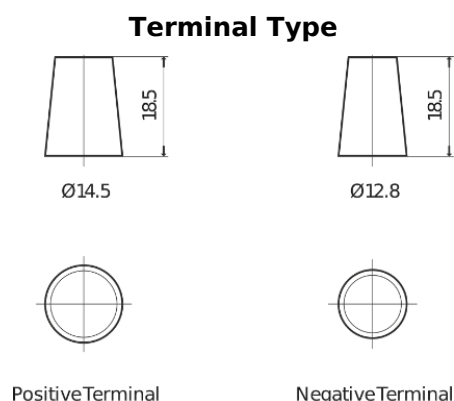

Product overview

Batteries for Cars

Technica TB456

Part number	TB456
Technology	Flooded
EAN/GTIN	3661024054355
Voltage	12 V
Capacity	45.0 Ah
CCA	330 A
Length	237 mm
Width	127 mm
Height	227 mm
Box size	B24
Polarity	ETN 0
Terminal Type	JIS taper post
Hold Down	B0
Weights (subject of variation)	11.40 kg