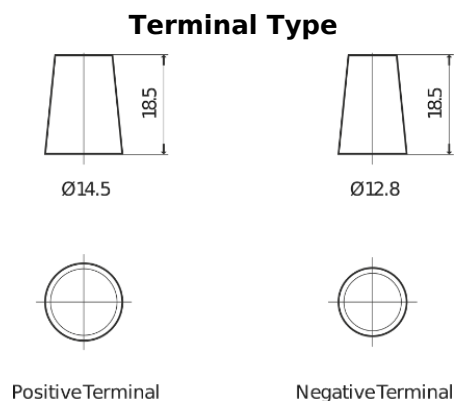

**Product overview**

Batteries for Cars

**Technica TB456**

|                                |                |
|--------------------------------|----------------|
| Part number                    | TB456          |
| Technology                     | Flooded        |
| EAN/GTIN                       | 3661024054355  |
| Voltage                        | 12 V           |
| Capacity                       | 45.0 Ah        |
| CCA                            | 330 A          |
| Length                         | 237 mm         |
| Width                          | 127 mm         |
| Height                         | 227 mm         |
| Box size                       | B24            |
| Polarity                       | ETN 0          |
| Terminal Type                  | JIS taper post |
| Hold Down                      | B0             |
| Weights (subject of variation) | 11.40 kg       |