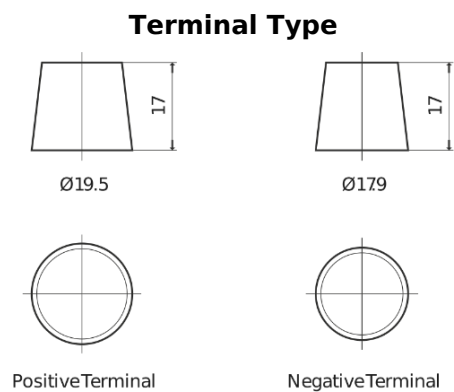

Product overview

Batteries for Cars

Technica TB455

Part number	TB455
Technology	Flooded
EAN/GTIN	3661024054386
Voltage	12 V
Capacity	45.0 Ah
CCA	330 A
Length	237 mm
Width	127 mm
Height	227 mm
Box size	B24
Polarity	ETN 1
Terminal Type	EN taper post
Hold Down	B0
Weights (subject of variation)	11.40 kg