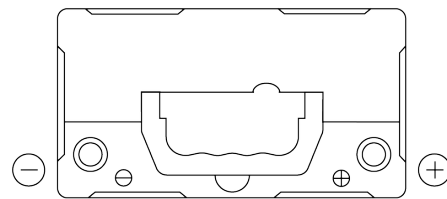

Product overview

Batteries for Cars

Technica TB454

Part number	TB454
Technology	Flooded
EAN/GTIN	3661024054379
Voltage	12 V
Capacity	45.0 Ah
CCA	330 A
Length	237 mm
Width	127 mm
Height	227 mm
Box size	B24
Polarity	ETN 0
Terminal Type	EN taper post
Hold Down	B0
Weights (subject of variation)	11.40 kg

Polarity

Terminal Type

Positive Terminal

Negative Terminal

Hold Down

Design, features and specifications are subject to change without notice. We disclaim any representation or warranty, express or implied, concerning the data or recommendations, and in no event shall be liable for any loss or damage claimed to have arisen as a result. Some products may not be available in your local market.