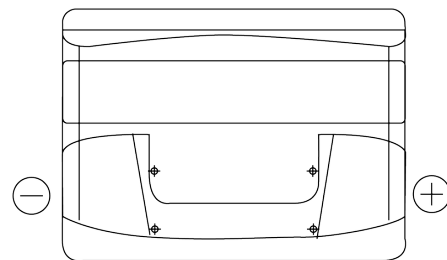

Product overview

Batteries for Cars

Technica TB442

Part number	TB442
Technology	Flooded
EAN/GTIN	3661024054607
Voltage	12 V
Capacity	44.0 Ah
CCA	420 A
Length	207 mm
Width	175 mm
Height	175 mm
Box size	LB1
Polarity	ETN 0
Terminal Type	EN taper post
Hold Down	B13
Weights (subject of variation)	10.60 kg

Polarity

Terminal Type

Positive Terminal

Negative Terminal

Hold Down

Design, features and specifications are subject to change without notice. We disclaim any representation or warranty, express or implied, concerning the data or recommendations, and in no event shall be liable for any loss or damage claimed to have arisen as a result. Some products may not be available in your local market.