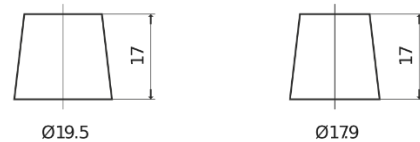

Product overview

Batteries for Cars

Technica TB442

Part number	TB442
Technology	Flooded
EAN/GTIN	3661024054607
Voltage	12 V
Capacity	44.0 Ah
CCA	420 A
Length	207 mm
Width	175 mm
Height	175 mm
Box size	LB1
Polarity	ETN 0
Terminal Type	EN taper post
Hold Down	B13
Weights (subject of variation)	10.60 kg

Polarity

Terminal Type

Positive Terminal

Negative Terminal

Hold Down

Design, features and specifications are subject to change without notice. We disclaim any representation or warranty, express or implied, concerning the data or recommendations, and in no event shall be liable for any loss or damage claimed to have arisen as a result. Some products may not be available in your local market.