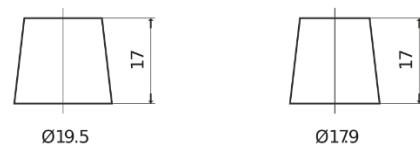

Terminal Type