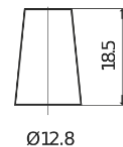

Product overview

Batteries for Cars

Technica TB356A

Part number	TB356A
Technology	Flooded
EAN/GTIN	3661024054881
Voltage	12 V
Capacity	35.0 Ah
CCA	240 A
Length	187 mm
Width	127 mm
Height	220 mm
Box size	B19
Polarity	ETN 0
Terminal Type	JIS taper post
Hold Down	Korean B1 Long
Weights (subject of variation)	8.90 kg

Polarity

Terminal Type

Positive Terminal

Negative Terminal

Hold Down

Design, features and specifications are subject to change without notice. We disclaim any representation or warranty, express or implied, concerning the data or recommendations, and in no event shall be liable for any loss or damage claimed to have arisen as a result. Some products may not be available in your local market.