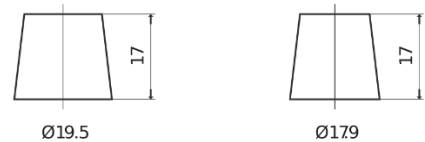

Terminal Type