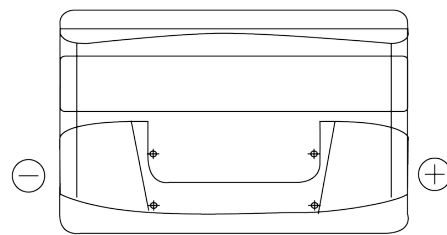

Product overview

Batteries for Cars

Technica TB1000

Part number	TB1000
Technology	Flooded
EAN/GTIN	3661024054713
Voltage	12 V
Capacity	100.0 Ah
CCA	720 A
Length	315 mm
Width	175 mm
Height	205 mm
Box size	LH4
Polarity	ETN 0
Terminal Type	EN taper post
Hold Down	B13
Weights (subject of variation)	21.90 kg

Polarity

Terminal Type

Positive Terminal

Negative Terminal

Hold Down

Design, features and specifications are subject to change without notice. We disclaim any representation or warranty, express or implied, concerning the data or recommendations, and in no event shall be liable for any loss or damage claimed to have arisen as a result. Some products may not be available in your local market.