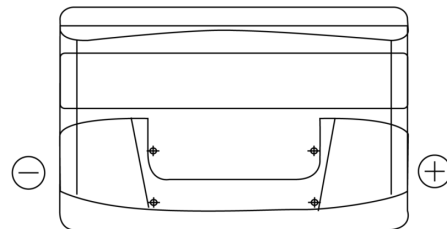

Product overview

Batteries for Cars

Technica TB1000

Part number	TB1000
Technology	Flooded
EAN/GTIN	3661024054713
Voltage	12 V
Capacity	100.0 Ah
CCA	720 A
Length	315 mm
Width	175 mm
Height	205 mm
Box size	LH4
Polarity	ETN 0
Terminal Type	EN taper post
Hold Down	B13
Weights (subject of variation)	21.90 kg

Polarity

Terminal Type

Positive Terminal

Negative Terminal

Hold Down

Design, features and specifications are subject to change without notice. We disclaim any representation or warranty, express or implied, concerning the data or recommendations, and in no event shall be liable for any loss or damage claimed to have arisen as a result. Some products may not be available in your local market.