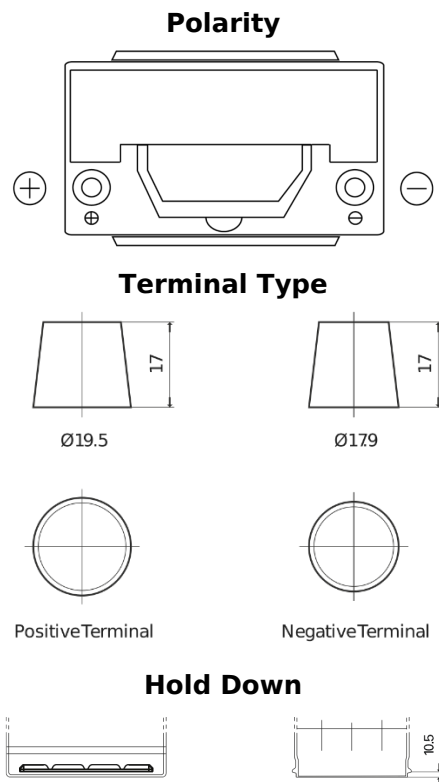

Product overview

Batteries for Cars

High-Tech TA955

Part number	TA955
Technology	Flooded
EAN/GTIN	3661024054195
Voltage	12 V
Capacity	95.0 Ah
CCA	800 A
Length	306 mm
Width	173 mm
Height	222 mm
Box size	D31
Polarity	ETN 1
Terminal Type	EN taper post
Hold Down	Korean B1
Weights (subject of variation)	21.40 kg