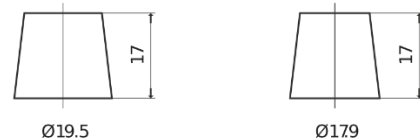

Product overview

Batteries for Cars

High-Tech TA900

Part number	TA900
Technology	Flooded
EAN/GTIN	3661024056472
Voltage	12 V
Capacity	90.0 Ah
CCA	720 A
Length	315 mm
Width	175 mm
Height	190 mm
Box size	L04
Polarity	ETN 0
Terminal Type	EN taper post
Hold Down	B13
Weights (subject of variation)	19.70 kg

Polarity

Terminal Type

Positive Terminal

Negative Terminal

Hold Down

Design, features and specifications are subject to change without notice. We disclaim any representation or warranty, express or implied, concerning the data or recommendations, and in no event shall be liable for any loss or damage claimed to have arisen as a result. Some products may not be available in your local market.