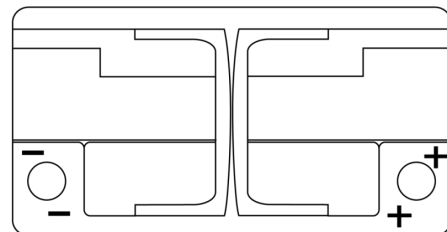

Product overview

Batteries for Cars

High-Tech TA852

Part number	TA852
Technology	Flooded
EAN/GTIN	3661024054294
Voltage	12 V
Capacity	85.0 Ah
CCA	800 A
Length	315 mm
Width	175 mm
Height	175 mm
Box size	LB4
Polarity	ETN 0
Terminal Type	EN taper post
Hold Down	B13
Weights (subject of variation)	18.60 kg

Polarity

Terminal Type

Positive Terminal

Negative Terminal

Hold Down

Design, features and specifications are subject to change without notice. We disclaim any representation or warranty, express or implied, concerning the data or recommendations, and in no event shall be liable for any loss or damage claimed to have arisen as a result. Some products may not be available in your local market.