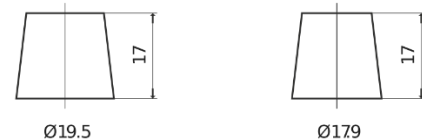

Terminal Type