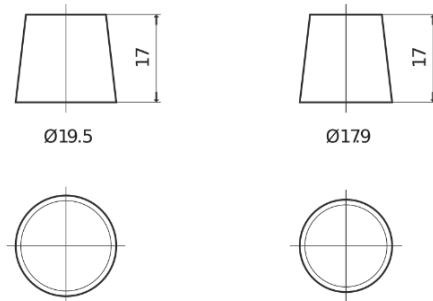

**Product overview**

Batteries for Cars

**High-Tech TA770**

Part number	TA770
Technology	Flooded
EAN/GTIN	3661024054249
Voltage	12 V
Capacity	77.0 Ah
CCA	760 A
Length	278 mm
Width	175 mm
Height	190 mm
Box size	L03
Polarity	ETN 0
Terminal Type	EN taper post
Hold Down	B13
Weights (subject of variation)	17.50 kg

**Polarity**

**Terminal Type**

Positive Terminal

Negative Terminal

**Hold Down**

Design, features and specifications are subject to change without notice. We disclaim any representation or warranty, express or implied, concerning the data or recommendations, and in no event shall be liable for any loss or damage claimed to have arisen as a result. Some products may not be available in your local market.