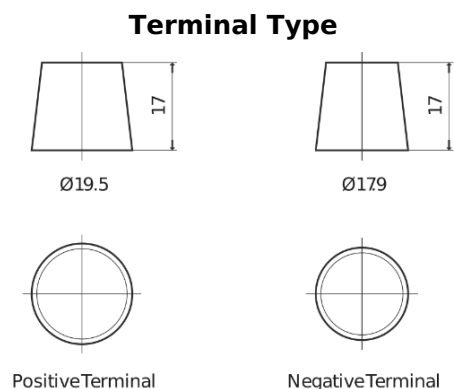

Product overview

Batteries for Cars

High-Tech TA755

Part number	TA755
Technology	Flooded
EAN/GTIN	3661024054171
Voltage	12 V
Capacity	75.0 Ah
CCA	630 A
Length	270 mm
Width	173 mm
Height	222 mm
Box size	D26
Polarity	ETN 1
Terminal Type	EN taper post
Hold Down	Korean B1+B6
Weights (subject of variation)	17.40 kg