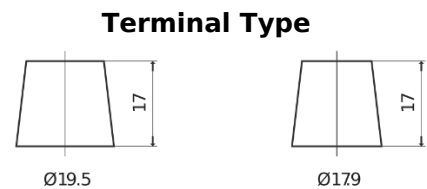

**Product overview**

Batteries for Cars

**High-Tech TA754**

Part number	TA754
Technology	Flooded
EAN/GTIN	3661024054164
Voltage	12 V
Capacity	75.0 Ah
CCA	630 A
Length	270 mm
Width	173 mm
Height	222 mm
Box size	D26
Polarity	ETN 0
Terminal Type	EN taper post
Hold Down	Korean B1+B6
Weights (subject of variation)	17.40 kg