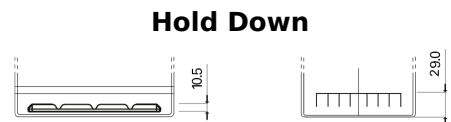

**Product overview**

Batteries for Cars

**High-Tech TA754**

Part number	TA754
Technology	Flooded
EAN/GTIN	3661024054164
Voltage	12 V
Capacity	75.0 Ah
CCA	630 A
Length	270 mm
Width	173 mm
Height	222 mm
Box size	D26
Polarity	ETN 0
Terminal Type	EN taper post
Hold Down	Korean B1+B6
Weights (subject of variation)	17.40 kg