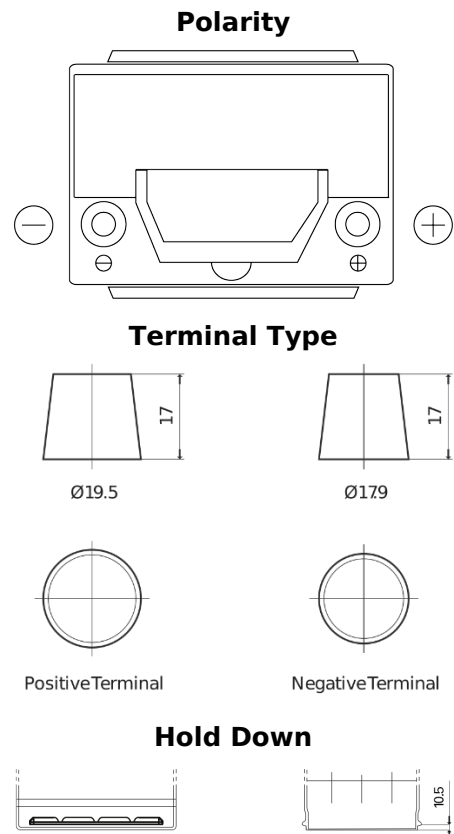

**Product overview**

Batteries for Cars

**High-Tech TA654**

Part number	TA654
Technology	Flooded
EAN/GTIN	3661024054140
Voltage	12 V
Capacity	65.0 Ah
CCA	580 A
Length	230 mm
Width	173 mm
Height	222 mm
Box size	D23
Polarity	ETN 0
Terminal Type	EN taper post
Hold Down	Korean B1
Weights (subject of variation)	16.00 kg