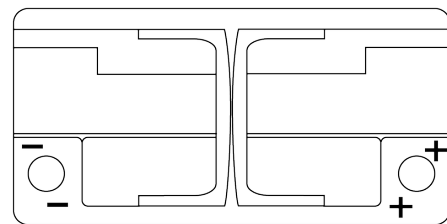

**Product overview**

Batteries for Marine and Leisure

**Dual AGM EP800**

Part number	EP800
Technology	AGM
EAN/GTIN	3661024036535
Voltage	12 V
Capacity	95 Ah
CCA	850 A
Watt hour	800 Wh
Length	353 mm
Width	175 mm
Height	190 mm
Box size	L05
Polarity	ETN 0
Terminal Type	EN taper post
Hold Down	B13
Weights (subject of variation)	26.10 kg

**Polarity**

**Terminal Type**

Positive Terminal

Negative Terminal

**Hold Down**

Design, features and specifications are subject to change without notice. We disclaim any representation or warranty, express or implied, concerning the data or recommendations, and in no event shall be liable for any loss or damage claimed to have arisen as a result. Some products may not be available in your local market.