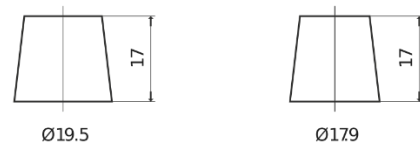

**Product overview**

Batteries for Marine and Leisure

**Dual AGM EP800**

Part number	EP800
Technology	AGM
EAN/GTIN	3661024036535
Voltage	12 V
Capacity	95 Ah
CCA	850 A
Watt hour	800 Wh
Length	353 mm
Width	175 mm
Height	190 mm
Box size	L05
Polarity	ETN 0
Terminal Type	EN taper post
Hold Down	B13
Weights (subject of variation)	26.10 kg

**Polarity**

**Terminal Type**

Positive Terminal

Negative Terminal

**Hold Down**

Design, features and specifications are subject to change without notice. We disclaim any representation or warranty, express or implied, concerning the data or recommendations, and in no event shall be liable for any loss or damage claimed to have arisen as a result. Some products may not be available in your local market.