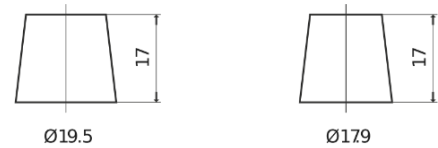

**Product overview**

Batteries for Cars

**High-Tech TA640**

Part number	TA640
Technology	Flooded
EAN/GTIN	3661024054225
Voltage	12 V
Capacity	64.0 Ah
CCA	640 A
Length	242 mm
Width	175 mm
Height	190 mm
Box size	L02
Polarity	ETN 0
Terminal Type	EN taper post
Hold Down	B13
Weights (subject of variation)	14.90 kg

**Polarity**

**Terminal Type**

Positive Terminal

Negative Terminal

**Hold Down**

Design, features and specifications are subject to change without notice. We disclaim any representation or warranty, express or implied, concerning the data or recommendations, and in no event shall be liable for any loss or damage claimed to have arisen as a result. Some products may not be available in your local market.