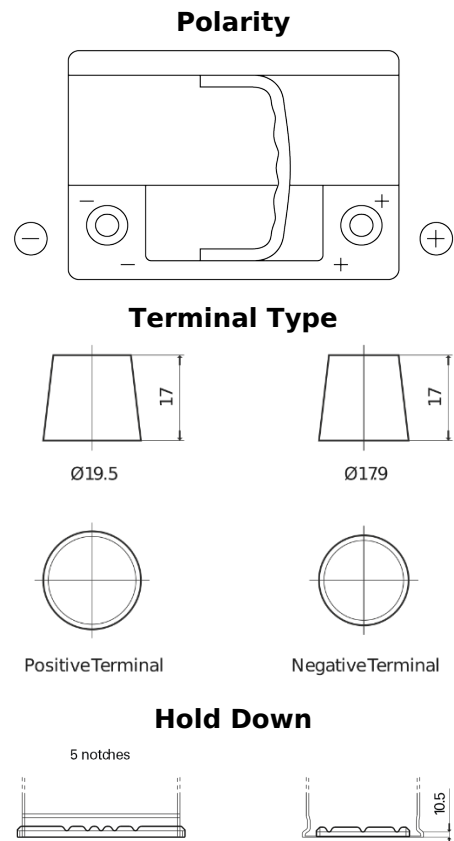

Product overview

Batteries for Cars

High-Tech TA640

Part number	TA640
Technology	Flooded
EAN/GTIN	3661024054225
Voltage	12 V
Capacity	64.0 Ah
CCA	640 A
Length	242 mm
Width	175 mm
Height	190 mm
Box size	L02
Polarity	ETN 0
Terminal Type	EN taper post
Hold Down	B13
Weights (subject of variation)	14.90 kg