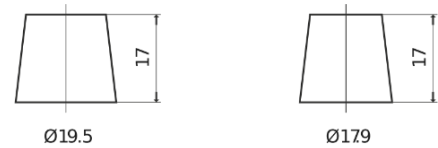

**Product overview**

Batteries for Cars

**High-Tech TA601**

Part number	TA601
Technology	Flooded
EAN/GTIN	3661024054232
Voltage	12 V
Capacity	60.0 Ah
CCA	600 A
Length	242 mm
Width	175 mm
Height	190 mm
Box size	L02
Polarity	ETN 1
Terminal Type	EN taper post
Hold Down	B13
Weights (subject of variation)	15.00 kg

**Polarity**

**Terminal Type**

Positive Terminal

Negative Terminal

**Hold Down**

Design, features and specifications are subject to change without notice. We disclaim any representation or warranty, express or implied, concerning the data or recommendations, and in no event shall be liable for any loss or damage claimed to have arisen as a result. Some products may not be available in your local market.