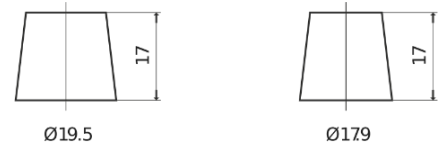

Terminal Type