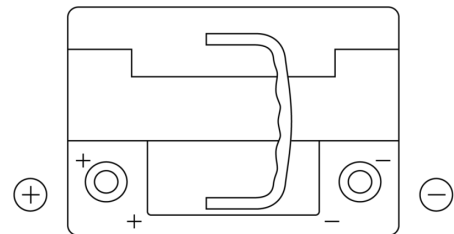

**Product overview**

Batteries for Cars

**High-Tech TA601**

Part number	TA601
Technology	Flooded
EAN/GTIN	3661024054232
Voltage	12 V
Capacity	60.0 Ah
CCA	600 A
Length	242 mm
Width	175 mm
Height	190 mm
Box size	L02
Polarity	ETN 1
Terminal Type	EN taper post
Hold Down	B13
Weights (subject of variation)	15.00 kg

**Polarity**

**Terminal Type**

Positive Terminal

Negative Terminal

**Hold Down**

Design, features and specifications are subject to change without notice. We disclaim any representation or warranty, express or implied, concerning the data or recommendations, and in no event shall be liable for any loss or damage claimed to have arisen as a result. Some products may not be available in your local market.