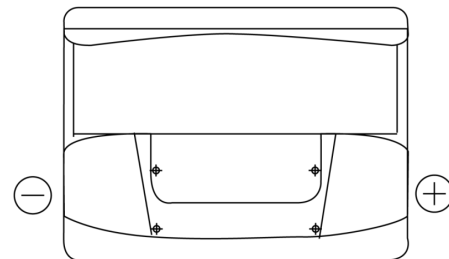

Product overview

Batteries for Cars

Plus CB602

Part number	CB602
Technology	Flooded
EAN/GTIN	3661024014632
Voltage	12 V
Capacity	60.0 Ah
CCA	540 A
Length	242 mm
Width	175 mm
Height	175 mm
Box size	LB2
Polarity	ETN 0
Terminal Type	EN taper post
Hold Down	B13
Weights (subject of variation)	12.90 kg

Polarity

Terminal Type

Positive Terminal

Negative Terminal

Hold Down

Design, features and specifications are subject to change without notice. We disclaim any representation or warranty, express or implied, concerning the data or recommendations, and in no event shall be liable for any loss or damage claimed to have arisen as a result. Some products may not be available in your local market.