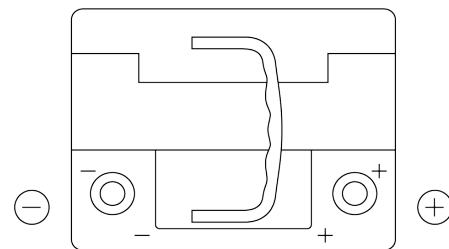

Product overview

Batteries for Cars

High-Tech TA530

Part number	TA530
Technology	Flooded
EAN/GTIN	3661024054201
Voltage	12 V
Capacity	53.0 Ah
CCA	540 A
Length	207 mm
Width	175 mm
Height	190 mm
Box size	L01
Polarity	ETN 0
Terminal Type	EN taper post
Hold Down	B13
Weights (subject of variation)	12.70 kg

Polarity

Terminal Type

Positive Terminal

Negative Terminal

Hold Down

Design, features and specifications are subject to change without notice. We disclaim any representation or warranty, express or implied, concerning the data or recommendations, and in no event shall be liable for any loss or damage claimed to have arisen as a result. Some products may not be available in your local market.