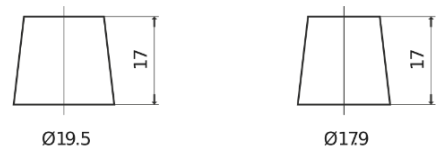

**Product overview**

Batteries for Cars

**High-Tech TA472**

Part number	TA472
Technology	Flooded
EAN/GTIN	3661024054263
Voltage	12 V
Capacity	47.0 Ah
CCA	450 A
Length	207 mm
Width	175 mm
Height	175 mm
Box size	LB1
Polarity	ETN 0
Terminal Type	EN taper post
Hold Down	B13
Weights (subject of variation)	11.40 kg

**Polarity**

**Terminal Type**

Positive Terminal

Negative Terminal

**Hold Down**

Design, features and specifications are subject to change without notice. We disclaim any representation or warranty, express or implied, concerning the data or recommendations, and in no event shall be liable for any loss or damage claimed to have arisen as a result. Some products may not be available in your local market.