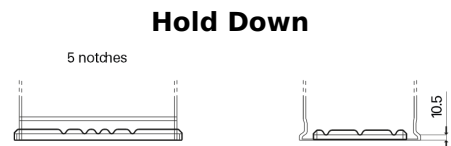

**Product overview**

Batteries for Cars

**High-Tech TA472**

Part number	TA472
Technology	Flooded
EAN/GTIN	3661024054263
Voltage	12 V
Capacity	47.0 Ah
CCA	450 A
Length	207 mm
Width	175 mm
Height	175 mm
Box size	LB1
Polarity	ETN 0
Terminal Type	EN taper post
Hold Down	B13
Weights (subject of variation)	11.40 kg