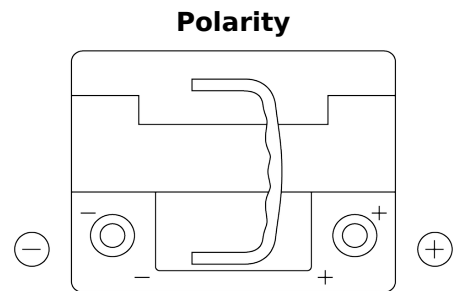

**Product overview**

Batteries for Cars

**High-Tech TA472**

Part number	TA472
Technology	Flooded
EAN/GTIN	3661024054263
Voltage	12 V
Capacity	47.0 Ah
CCA	450 A
Length	207 mm
Width	175 mm
Height	175 mm
Box size	LB1
Polarity	ETN 0
Terminal Type	EN taper post
Hold Down	B13
Weights (subject of variation)	11.40 kg