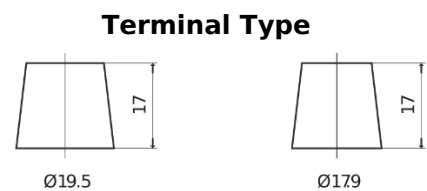

**Product overview**

Batteries for Cars

**High-Tech TA472**

Part number	TA472
Technology	Flooded
EAN/GTIN	3661024054263
Voltage	12 V
Capacity	47.0 Ah
CCA	450 A
Length	207 mm
Width	175 mm
Height	175 mm
Box size	LB1
Polarity	ETN 0
Terminal Type	EN taper post
Hold Down	B13
Weights (subject of variation)	11.40 kg