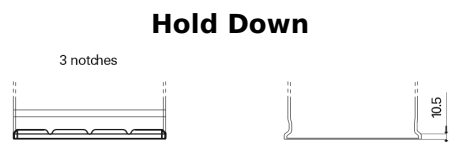

Design, features and specifications are subject to change without notice. We disclaim any representation or warranty, express or implied, concerning the data or recommendations, and in no event shall be liable for any loss or damage claimed to have arisen as a result. Some products may not be available in your local market.