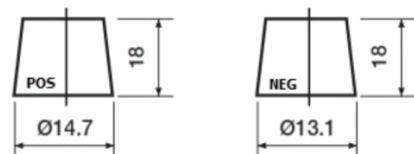

Design, features and specifications are subject to change without notice. We disclaim any representation or warranty, express or implied, concerning the data or recommendations, and in no event shall be liable for any loss or damage claimed to have arisen as a result. Some products may not be available in your local market.