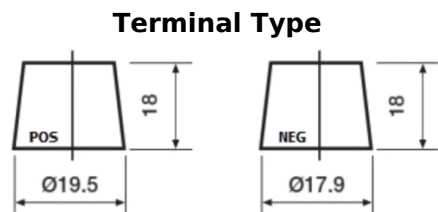

**Product overview**

Batteries for Cars

**High-Tech TA456**

Part number	TA456
Technology	Flooded
EAN/GTIN	3661024054126
Voltage	12 V
Capacity	45.0 Ah
CCA	390 A
Length	237 mm
Width	127 mm
Height	227 mm
Box size	B24
Polarity	ETN 0
Terminal Type	JIS taper post
Hold Down	B1
Weights (subject of variation)	11.80 kg