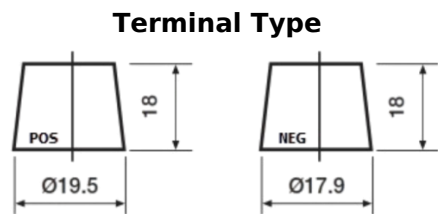

**Product overview**

Batteries for Cars

**High-Tech TA406**

Part number	TA406
Technology	Flooded
EAN/GTIN	3661024057172
Voltage	12 V
Capacity	40.0 Ah
CCA	350 A
Length	187 mm
Width	127 mm
Height	220 mm
Box size	B19
Polarity	ETN 0
Terminal Type	JIS taper post
Hold Down	B1
Weights (subject of variation)	9.30 kg