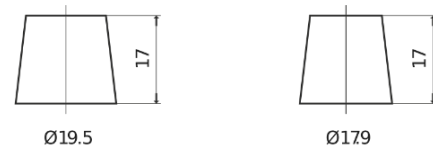

**Product overview**

Batteries for Marine and Leisure

**Dual EFB SZ600**

Part number	SZ600
Technology	EFB
EAN/GTIN	3661024066648
Voltage	12 V
Capacity	70.0 Ah
CCA	760 A
Watt hour	600 Wh
Length	278 mm
Width	175 mm
Height	190 mm
Box size	L03
Polarity	ETN 0
Terminal Type	EN taper post
Hold Down	B13
Weights (subject of variation)	19.30 kg

**Polarity**

**Terminal Type**

Positive Terminal

Negative Terminal

**Hold Down**

Design, features and specifications are subject to change without notice. We disclaim any representation or warranty, express or implied, concerning the data or recommendations, and in no event shall be liable for any loss or damage claimed to have arisen as a result. Some products may not be available in your local market.