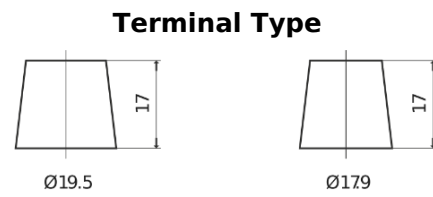

Product overview

Batteries for Trucks, Buses, Construction, Agriculture

EndurancePRO EFB SX2253

Part number	SX2253
Technology	EFB
EAN/GTIN	3661024066402
Voltage	12 V
Capacity	225.0 Ah
CCA	1150 A
Length	518 mm
Width	274 mm
Height	240 mm
Box size	D06
Polarity	ETN 3
Terminal Type	EN taper post
Hold Down	B0
Weights (subject of variation)	60.10 kg