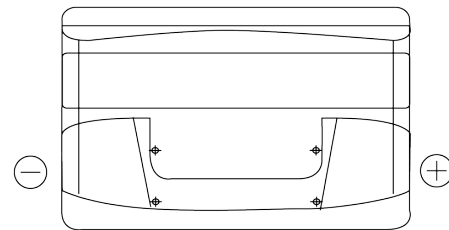

Product overview

Batteries for Cars

Excell EB950

Part number	EB950
Technology	Flooded
EAN/GTIN	3661024034586
Voltage	12 V
Capacity	95 Ah
CCA	800 A
Length	353 mm
Width	175 mm
Height	190 mm
Box size	L05
Polarity	ETN 0
Terminal Type	EN taper post
Hold Down	B13
Weights (subject of variation)	21.60 kg

Polarity

Terminal Type

Positive Terminal

Negative Terminal

Hold Down

Design, features and specifications are subject to change without notice. We disclaim any representation or warranty, express or implied, concerning the data or recommendations, and in no event shall be liable for any loss or damage claimed to have arisen as a result. Some products may not be available in your local market.