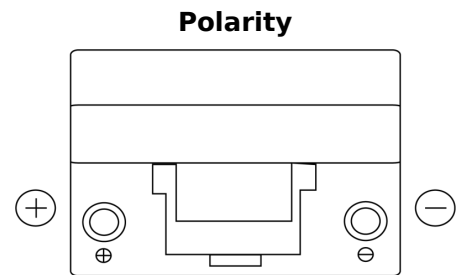

Product overview

Batteries for Marine and Leisure

Dual SR450

Part number	SR450
Technology	Flooded
EAN/GTIN	3661024065993
Voltage	12 V
Capacity	95.0 Ah
CCA	650 A
Watt hour	450 Wh
Length	306 mm
Width	173 mm
Height	222 mm
Box size	D31
Polarity	ETN 1
Terminal Type	EN taper post
Hold Down	Korean B1
Weights (subject of variation)	21.70 kg