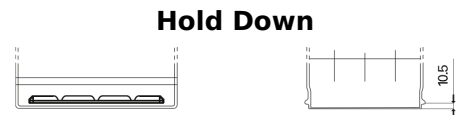

Product overview

Batteries for Marine and Leisure

Dual SR450

Part number	SR450
Technology	Flooded
EAN/GTIN	3661024065993
Voltage	12 V
Capacity	95.0 Ah
CCA	650 A
Watt hour	450 Wh
Length	306 mm
Width	173 mm
Height	222 mm
Box size	D31
Polarity	ETN 1
Terminal Type	EN taper post
Hold Down	Korean B1
Weights (subject of variation)	21.70 kg