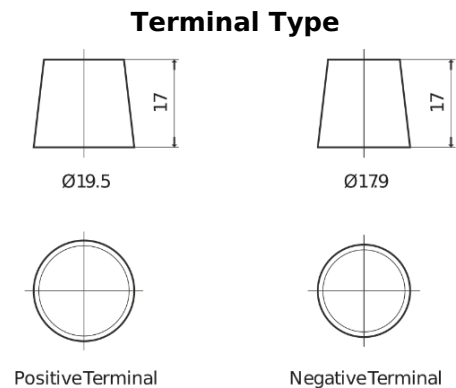

Product overview

Batteries for Marine and Leisure

Dual SR450

Part number	SR450
Technology	Flooded
EAN/GTIN	3661024065993
Voltage	12 V
Capacity	95.0 Ah
CCA	650 A
Watt hour	450 Wh
Length	306 mm
Width	173 mm
Height	222 mm
Box size	D31
Polarity	ETN 1
Terminal Type	EN taper post
Hold Down	Korean B1
Weights (subject of variation)	21.70 kg