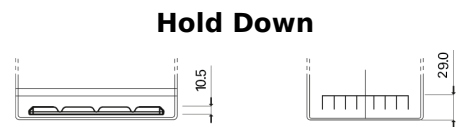

Product overview

Batteries for Marine and Leisure

Dual SR350

Part number	SR350
Technology	Flooded
EAN/GTIN	3661024066006
Voltage	12 V
Capacity	80.0 Ah
CCA	510 A
Watt hour	350 Wh
Length	270 mm
Width	173 mm
Height	222 mm
Box size	D26
Polarity	ETN 1
Terminal Type	EN taper post
Hold Down	Korean B1+B6
Weights (subject of variation)	17.40 kg