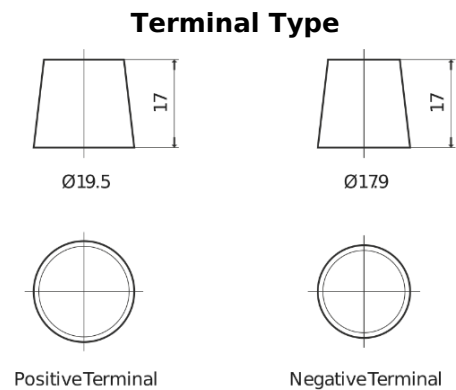

Product overview

Batteries for Marine and Leisure

Dual SR350

Part number	SR350
Technology	Flooded
EAN/GTIN	3661024066006
Voltage	12 V
Capacity	80.0 Ah
CCA	510 A
Watt hour	350 Wh
Length	270 mm
Width	173 mm
Height	222 mm
Box size	D26
Polarity	ETN 1
Terminal Type	EN taper post
Hold Down	Korean B1+B6
Weights (subject of variation)	17.40 kg