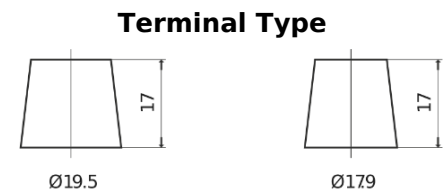

Product overview

Batteries for Marine and Leisure

Start SN850

Part number	SN850
Technology	Flooded
EAN/GTIN	3661024066075
Voltage	12 V
Capacity	110.0 Ah
CCA	750 A
MCA	850
Length	349 mm
Width	175 mm
Height	235 mm
Box size	D02
Polarity	ETN 1
Terminal Type	EN taper post
Hold Down	B0
Weights (subject of variation)	25.40 kg