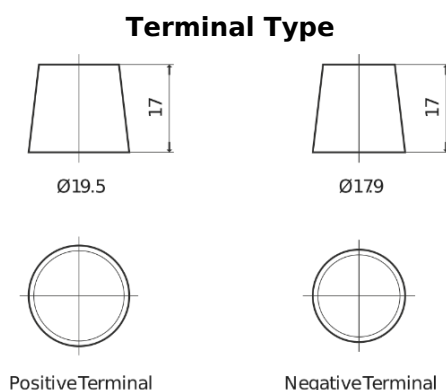

Product overview

Batteries for Marine and Leisure

Start SN750

Part number	SN750
Technology	Flooded
EAN/GTIN	3661024066082
Voltage	12 V
Capacity	74.0 Ah
CCA	680 A
MCA	750
Length	278 mm
Width	175 mm
Height	190 mm
Box size	L03
Polarity	ETN 0
Terminal Type	EN taper post
Hold Down	B13
Weights (subject of variation)	16.60 kg