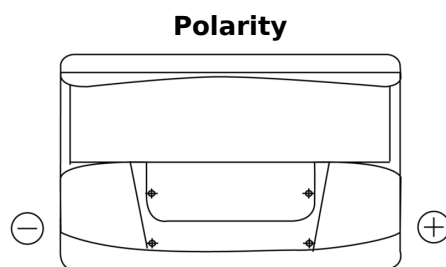

Product overview

Batteries for Marine and Leisure

Start SN750

Part number	SN750
Technology	Flooded
EAN/GTIN	3661024066082
Voltage	12 V
Capacity	74.0 Ah
CCA	680 A
MCA	750
Length	278 mm
Width	175 mm
Height	190 mm
Box size	L03
Polarity	ETN 0
Terminal Type	EN taper post
Hold Down	B13
Weights (subject of variation)	16.60 kg