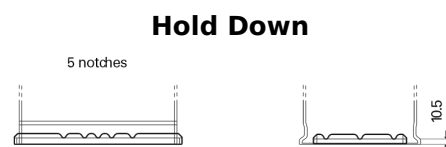

Product overview

Batteries for Marine and Leisure

Start SN750

Part number	SN750
Technology	Flooded
EAN/GTIN	3661024066082
Voltage	12 V
Capacity	74.0 Ah
CCA	680 A
MCA	750
Length	278 mm
Width	175 mm
Height	190 mm
Box size	L03
Polarity	ETN 0
Terminal Type	EN taper post
Hold Down	B13
Weights (subject of variation)	16.60 kg