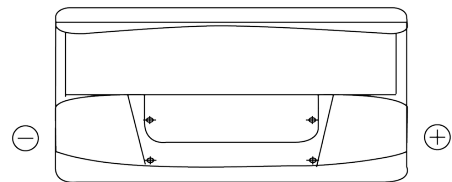

**Product overview**

Batteries for Marine and Leisure

**Start EN800**

Part number	EN800
Technology	Flooded
EAN/GTIN	3661024036351
Voltage	12 V
Capacity	90 Ah
CCA	720 A
MCA	800
Length	353 mm
Width	175 mm
Height	190 mm
Box size	L05
Polarity	ETN 0
Terminal Type	EN taper post
Hold Down	B13
Weights (subject of variation)	20.50 kg

**Polarity**

**Terminal Type**

Positive Terminal

Negative Terminal

**Hold Down**

Design, features and specifications are subject to change without notice. We disclaim any representation or warranty, express or implied, concerning the data or recommendations, and in no event shall be liable for any loss or damage claimed to have arisen as a result. Some products may not be available in your local market.