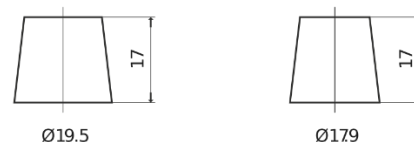

**Product overview**

Batteries for Cars

**Classic EC900**

|                                |               |
|--------------------------------|---------------|
| Part number                    | EC900         |
| Technology                     | Flooded       |
| EAN/GTIN                       | 3661024034838 |
| Voltage                        | 12 V          |
| Capacity                       | 90 Ah         |
| CCA                            | 720 A         |
| Length                         | 353 mm        |
| Width                          | 175 mm        |
| Height                         | 190 mm        |
| Box size                       | L05           |
| Polarity                       | ETN 0         |
| Terminal Type                  | EN taper post |
| Hold Down                      | B13           |
| Weights (subject of variation) | 20.50 kg      |

**Polarity**

**Terminal Type**

Positive Terminal

Negative Terminal

**Hold Down**

Design, features and specifications are subject to change without notice. We disclaim any representation or warranty, express or implied, concerning the data or recommendations, and in no event shall be liable for any loss or damage claimed to have arisen as a result. Some products may not be available in your local market.