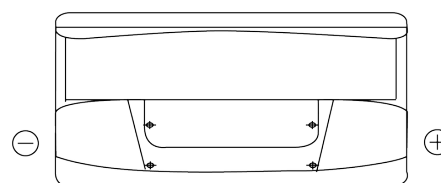

**Product overview**

Batteries for Cars

**Classic EC900**

|                                |               |
|--------------------------------|---------------|
| Part number                    | EC900         |
| Technology                     | Flooded       |
| EAN/GTIN                       | 3661024034838 |
| Voltage                        | 12 V          |
| Capacity                       | 90 Ah         |
| CCA                            | 720 A         |
| Length                         | 353 mm        |
| Width                          | 175 mm        |
| Height                         | 190 mm        |
| Box size                       | L05           |
| Polarity                       | ETN 0         |
| Terminal Type                  | EN taper post |
| Hold Down                      | B13           |
| Weights (subject of variation) | 20.50 kg      |

**Polarity**

**Terminal Type**

Positive Terminal

Negative Terminal

**Hold Down**

Design, features and specifications are subject to change without notice. We disclaim any representation or warranty, express or implied, concerning the data or recommendations, and in no event shall be liable for any loss or damage claimed to have arisen as a result. Some products may not be available in your local market.