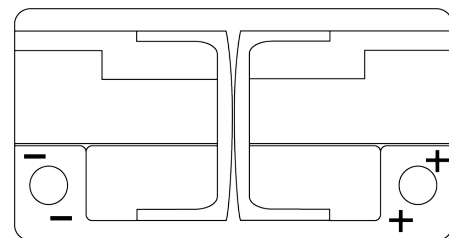

Product overview

Batteries for Cars

Premium EA900

Part number	EA900
Technology	Flooded
EAN/GTIN	3661024036450
Voltage	12 V
Capacity	90 Ah
CCA	720 A
Length	315 mm
Width	175 mm
Height	190 mm
Box size	L04
Polarity	ETN 0
Terminal Type	EN taper post
Hold Down	B13
Weights (subject of variation)	19.70 kg

Polarity

Terminal Type

Positive Terminal

Negative Terminal

Hold Down

Design, features and specifications are subject to change without notice. We disclaim any representation or warranty, express or implied, concerning the data or recommendations, and in no event shall be liable for any loss or damage claimed to have arisen as a result. Some products may not be available in your local market.