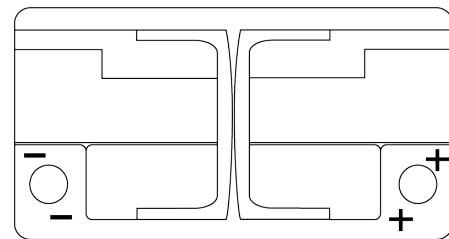

**Product overview**

Batteries for Cars

**Premium EA900**

Part number	EA900
Technology	Flooded
EAN/GTIN	3661024036450
Voltage	12 V
Capacity	90 Ah
CCA	720 A
Length	315 mm
Width	175 mm
Height	190 mm
Box size	L04
Polarity	ETN 0
Terminal Type	EN taper post
Hold Down	B13
Weights (subject of variation)	19.70 kg

**Polarity**

**Terminal Type**

Positive Terminal

Negative Terminal

**Hold Down**

Design, features and specifications are subject to change without notice. We disclaim any representation or warranty, express or implied, concerning the data or recommendations, and in no event shall be liable for any loss or damage claimed to have arisen as a result. Some products may not be available in your local market.