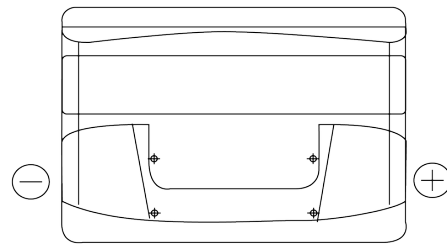

**Product overview**

Batteries for Cars

**Excell EB800**

Part number	EB800
Technology	Flooded
EAN/GTIN	3661024036443
Voltage	12 V
Capacity	80 Ah
CCA	640 A
Length	315 mm
Width	175 mm
Height	190 mm
Box size	L04
Polarity	ETN 0
Terminal Type	EN taper post
Hold Down	B13
Weights (subject of variation)	19.00 kg

**Polarity**

**Terminal Type**

Positive Terminal

Negative Terminal

**Hold Down**

Design, features and specifications are subject to change without notice. We disclaim any representation or warranty, express or implied, concerning the data or recommendations, and in no event shall be liable for any loss or damage claimed to have arisen as a result. Some products may not be available in your local market.