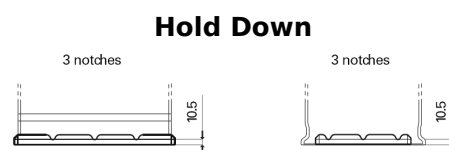

Product overview

Batteries for Trucks, Buses, Construction, Agriculture

StartPRO SG1806

Part number	SG1806
Technology	Flooded
EAN/GTIN	3661024065504
Voltage	12 V
Capacity	180.0 Ah
CCA	1000 A
Length	510 mm
Width	218 mm
Height	225 mm
Box size	D09
Polarity	ETN 4
Terminal Type	EN taper post
Hold Down	B3
Weights (subject of variation)	43.00 kg