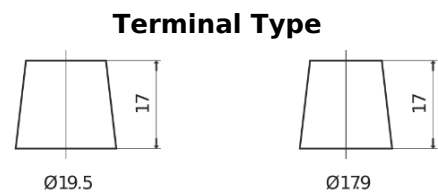

Product overview

Batteries for Trucks, Buses, Construction, Agriculture

StartPRO SG1403

Part number	SG1403
Technology	Flooded
EAN/GTIN	3661024065429
Voltage	12 V
Capacity	140.0 Ah
CCA	800 A
Length	513 mm
Width	189 mm
Height	223 mm
Box size	D04
Polarity	ETN 3
Terminal Type	EN taper post
Hold Down	B0
Weights (subject of variation)	34.10 kg