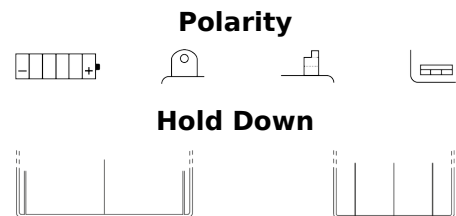

**Product overview**

Batteries for Motorcycles, ATVs, Snowmobiles, Garden

**Conventional EB5L-B**

Part number	EB5L-B
Technology	Flooded
EAN/GTIN	3661024033138
Voltage	12 V
Capacity	5 Ah
CCA	65 A
Length	120 mm
Width	60 mm
Height	130 mm
Box size	C38
Polarity	ETN 0
Terminal Type	M06
Hold Down	B0
Weights (subject of variation)	2.00 kg