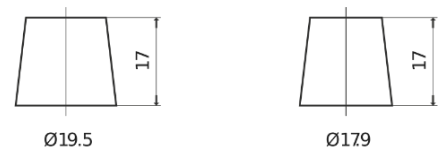

Product overview

Batteries for Trucks, Buses, Construction, Agriculture

StartPRO SG1250

Part number	SG1250
Technology	Flooded
EAN/GTIN	3661024065405
Voltage	12 V
Capacity	125.0 Ah
CCA	760 A
Length	349 mm
Width	175 mm
Height	285 mm
Box size	D03
Polarity	ETN 0
Terminal Type	EN taper post
Hold Down	B0
Weights (subject of variation)	29.50 kg

Polarity

Terminal Type

Positive Terminal

Negative Terminal

Hold Down

Design, features and specifications are subject to change without notice. We disclaim any representation or warranty, express or implied, concerning the data or recommendations, and in no event shall be liable for any loss or damage claimed to have arisen as a result. Some products may not be available in your local market.