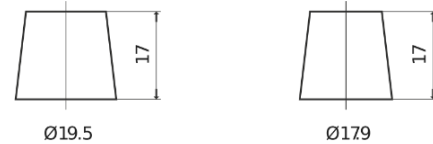

**Product overview**

Batteries for Cars

**Standard SC700**

Part number	SC700
Technology	Flooded
EAN/GTIN	3661024064828
Voltage	12 V
Capacity	70.0 Ah
CCA	640 A
Length	278 mm
Width	175 mm
Height	190 mm
Box size	L03
Polarity	ETN 0
Terminal Type	EN taper post
Hold Down	B13
Weights (subject of variation)	16.00 kg

**Polarity**

**Terminal Type**

Positive Terminal

Negative Terminal

**Hold Down**

Design, features and specifications are subject to change without notice. We disclaim any representation or warranty, express or implied, concerning the data or recommendations, and in no event shall be liable for any loss or damage claimed to have arisen as a result. Some products may not be available in your local market.