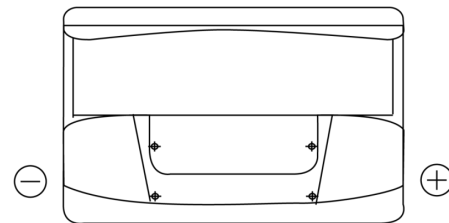

**Product overview**

Batteries for Cars

**Standard SC700**

Part number	SC700
Technology	Flooded
EAN/GTIN	3661024064828
Voltage	12 V
Capacity	70.0 Ah
CCA	640 A
Length	278 mm
Width	175 mm
Height	190 mm
Box size	L03
Polarity	ETN 0
Terminal Type	EN taper post
Hold Down	B13
Weights (subject of variation)	16.00 kg

**Polarity**

**Terminal Type**

Positive Terminal

Negative Terminal

**Hold Down**

Design, features and specifications are subject to change without notice. We disclaim any representation or warranty, express or implied, concerning the data or recommendations, and in no event shall be liable for any loss or damage claimed to have arisen as a result. Some products may not be available in your local market.