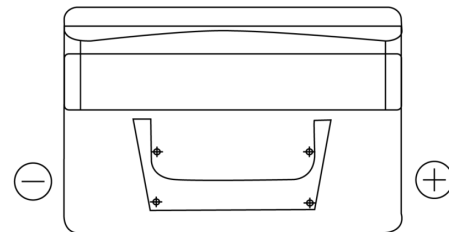

Product overview

Batteries for Cars

Standard SC652

Part number	SC652
Technology	Flooded
EAN/GTIN	3661024064866
Voltage	12 V
Capacity	65.0 Ah
CCA	540 A
Length	278 mm
Width	175 mm
Height	175 mm
Box size	LB3
Polarity	ETN 0
Terminal Type	EN taper post
Hold Down	B13
Weights (subject of variation)	14.50 kg

Polarity

Terminal Type

Hold Down

Design, features and specifications are subject to change without notice. We disclaim any representation or warranty, express or implied, concerning the data or recommendations, and in no event shall be liable for any loss or damage claimed to have arisen as a result. Some products may not be available in your local market.