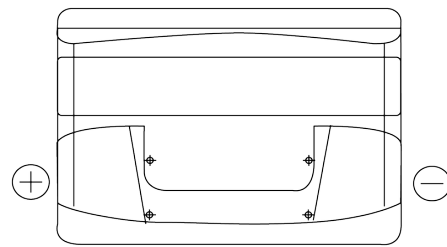

**Product overview**

Batteries for Cars

**Excell EB741**

Part number	EB741
Technology	Flooded
EAN/GTIN	3661024034562
Voltage	12 V
Capacity	74 Ah
CCA	680 A
Length	278 mm
Width	175 mm
Height	190 mm
Box size	L03
Polarity	ETN 1
Terminal Type	EN taper post
Hold Down	B13
Weights (subject of variation)	16.60 kg

**Polarity**

**Terminal Type**

Positive Terminal

Negative Terminal

**Hold Down**

Design, features and specifications are subject to change without notice. We disclaim any representation or warranty, express or implied, concerning the data or recommendations, and in no event shall be liable for any loss or damage claimed to have arisen as a result. Some products may not be available in your local market.