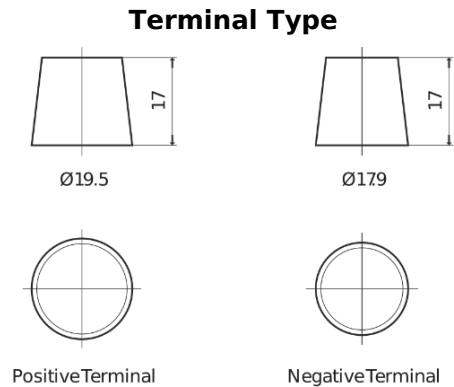

Product overview

Batteries for Cars

Standard SC542

Part number	SC542
Technology	Flooded
EAN/GTIN	3661024064859
Voltage	12 V
Capacity	54.0 Ah
CCA	500 A
Length	242 mm
Width	175 mm
Height	175 mm
Box size	LB2
Polarity	ETN 0
Terminal Type	EN taper post
Hold Down	B13
Weights (subject of variation)	12.90 kg