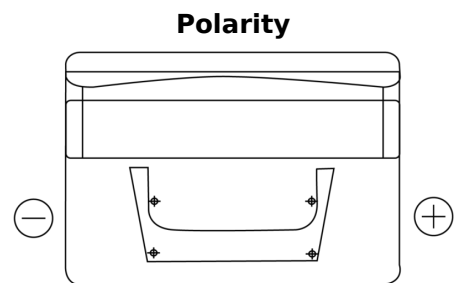

Product overview

Batteries for Cars

Standard SC542

Part number	SC542
Technology	Flooded
EAN/GTIN	3661024064859
Voltage	12 V
Capacity	54.0 Ah
CCA	500 A
Length	242 mm
Width	175 mm
Height	175 mm
Box size	LB2
Polarity	ETN 0
Terminal Type	EN taper post
Hold Down	B13
Weights (subject of variation)	12.90 kg