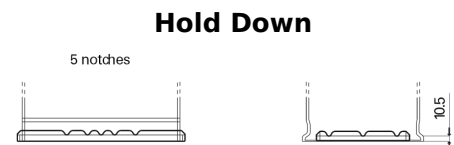

Product overview

Batteries for Cars

Standard SC542

Part number	SC542
Technology	Flooded
EAN/GTIN	3661024064859
Voltage	12 V
Capacity	54.0 Ah
CCA	500 A
Length	242 mm
Width	175 mm
Height	175 mm
Box size	LB2
Polarity	ETN 0
Terminal Type	EN taper post
Hold Down	B13
Weights (subject of variation)	12.90 kg